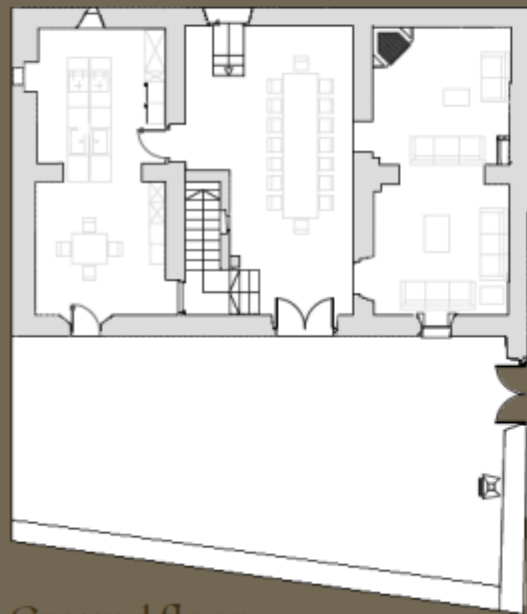

El Mas' floorplan

Ground floor